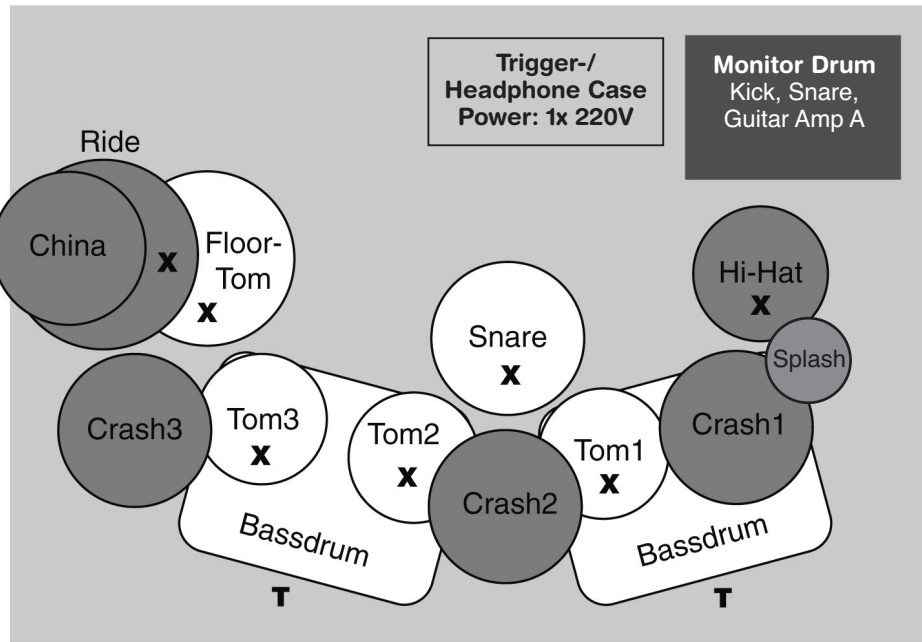

Stageplan REQUIEM 2010

X = Microphones Drum
T = Trigger-Modules

1 Mic: Guitar

1 Mic and 1 DI: Bass

1 Mic: Guitar

1 Mic: Vocals

1 Mic: Vocals

1 Mic: Vocals

Monitor 1
 Kick, Snare, Overhead,
 Guitar Amp A, Vocals

Monitor 2
 Kick, Snare, Overhead,
 Guitar Amp A, Vocals

Monitor 3
 Kick, Snare, Overhead,
 Guitar Amp A, Vocals