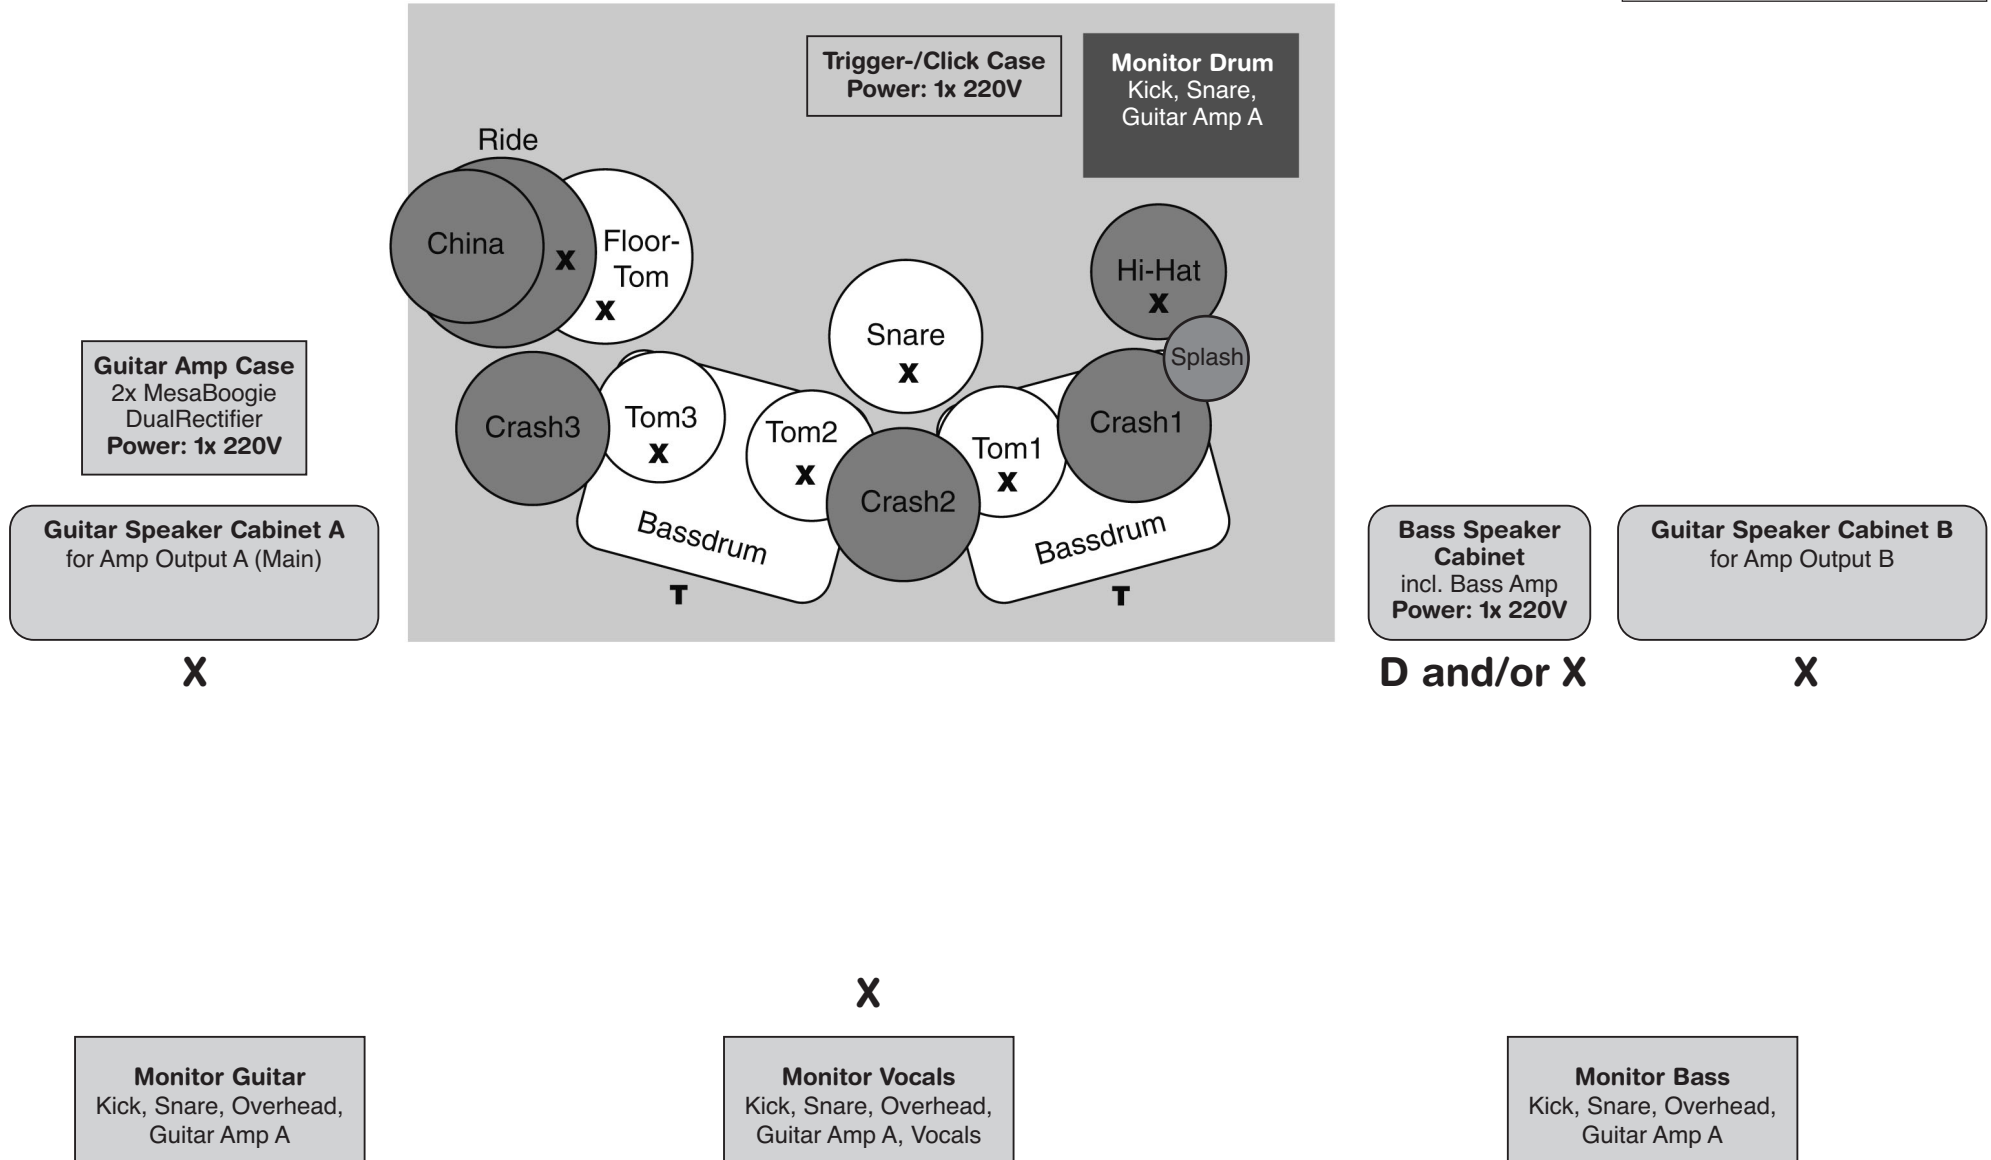

# Stageplan REQUIEM 2008

**D** = Direct-Out (XLR)  
**X** = Microphones  
**T** = Trigger-Modules

Pedal-Board  
 Power: 1x 220V

**Bass Speaker Cabinet**  
 incl. Bass Amp  
 Power: 1x 220V  
**D and/or X**

**Guitar Speaker Cabinet B**  
 for Amp Output B  
**X**